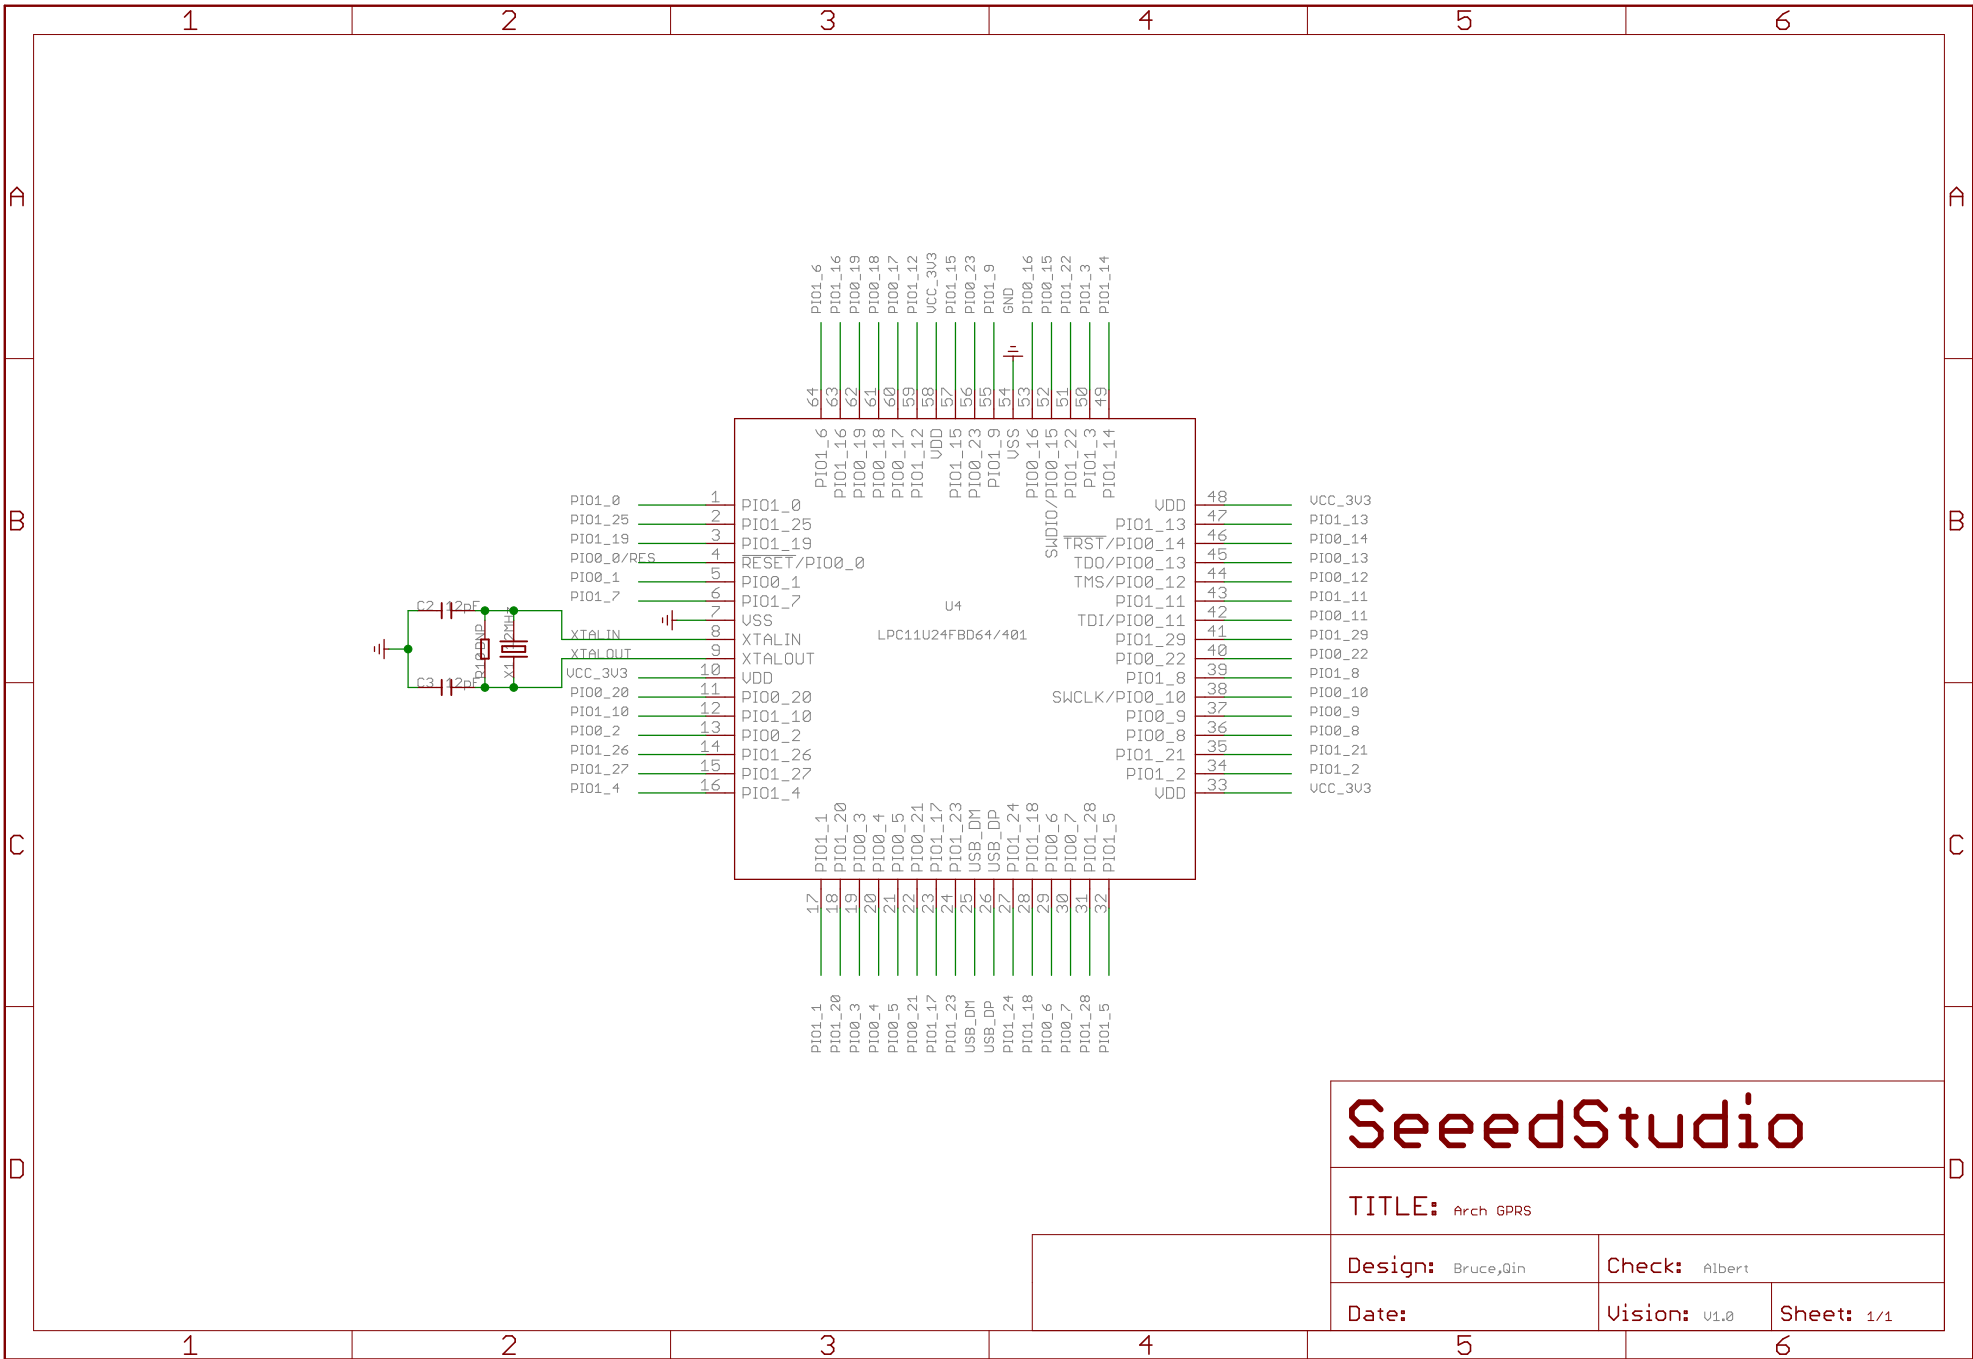

# SeedStudio

TITLE: Arch GPRS	
Design: Bruce,Qin	Check: Albert
Date:	Vision: v1.0
	Sheet: 1/1

# SeeedStudio

TITLE: Arch GPRS

Design: Bruce,Qin	Check: Albert
Date:	Vision: V1.0
	Sheet: 1/1

# SeeedStudio

TITLE: Arch GPRS

Design: Bruce\_Qin

Check: Albert

Date:

Vision: V1.0

Sheet: 1/1