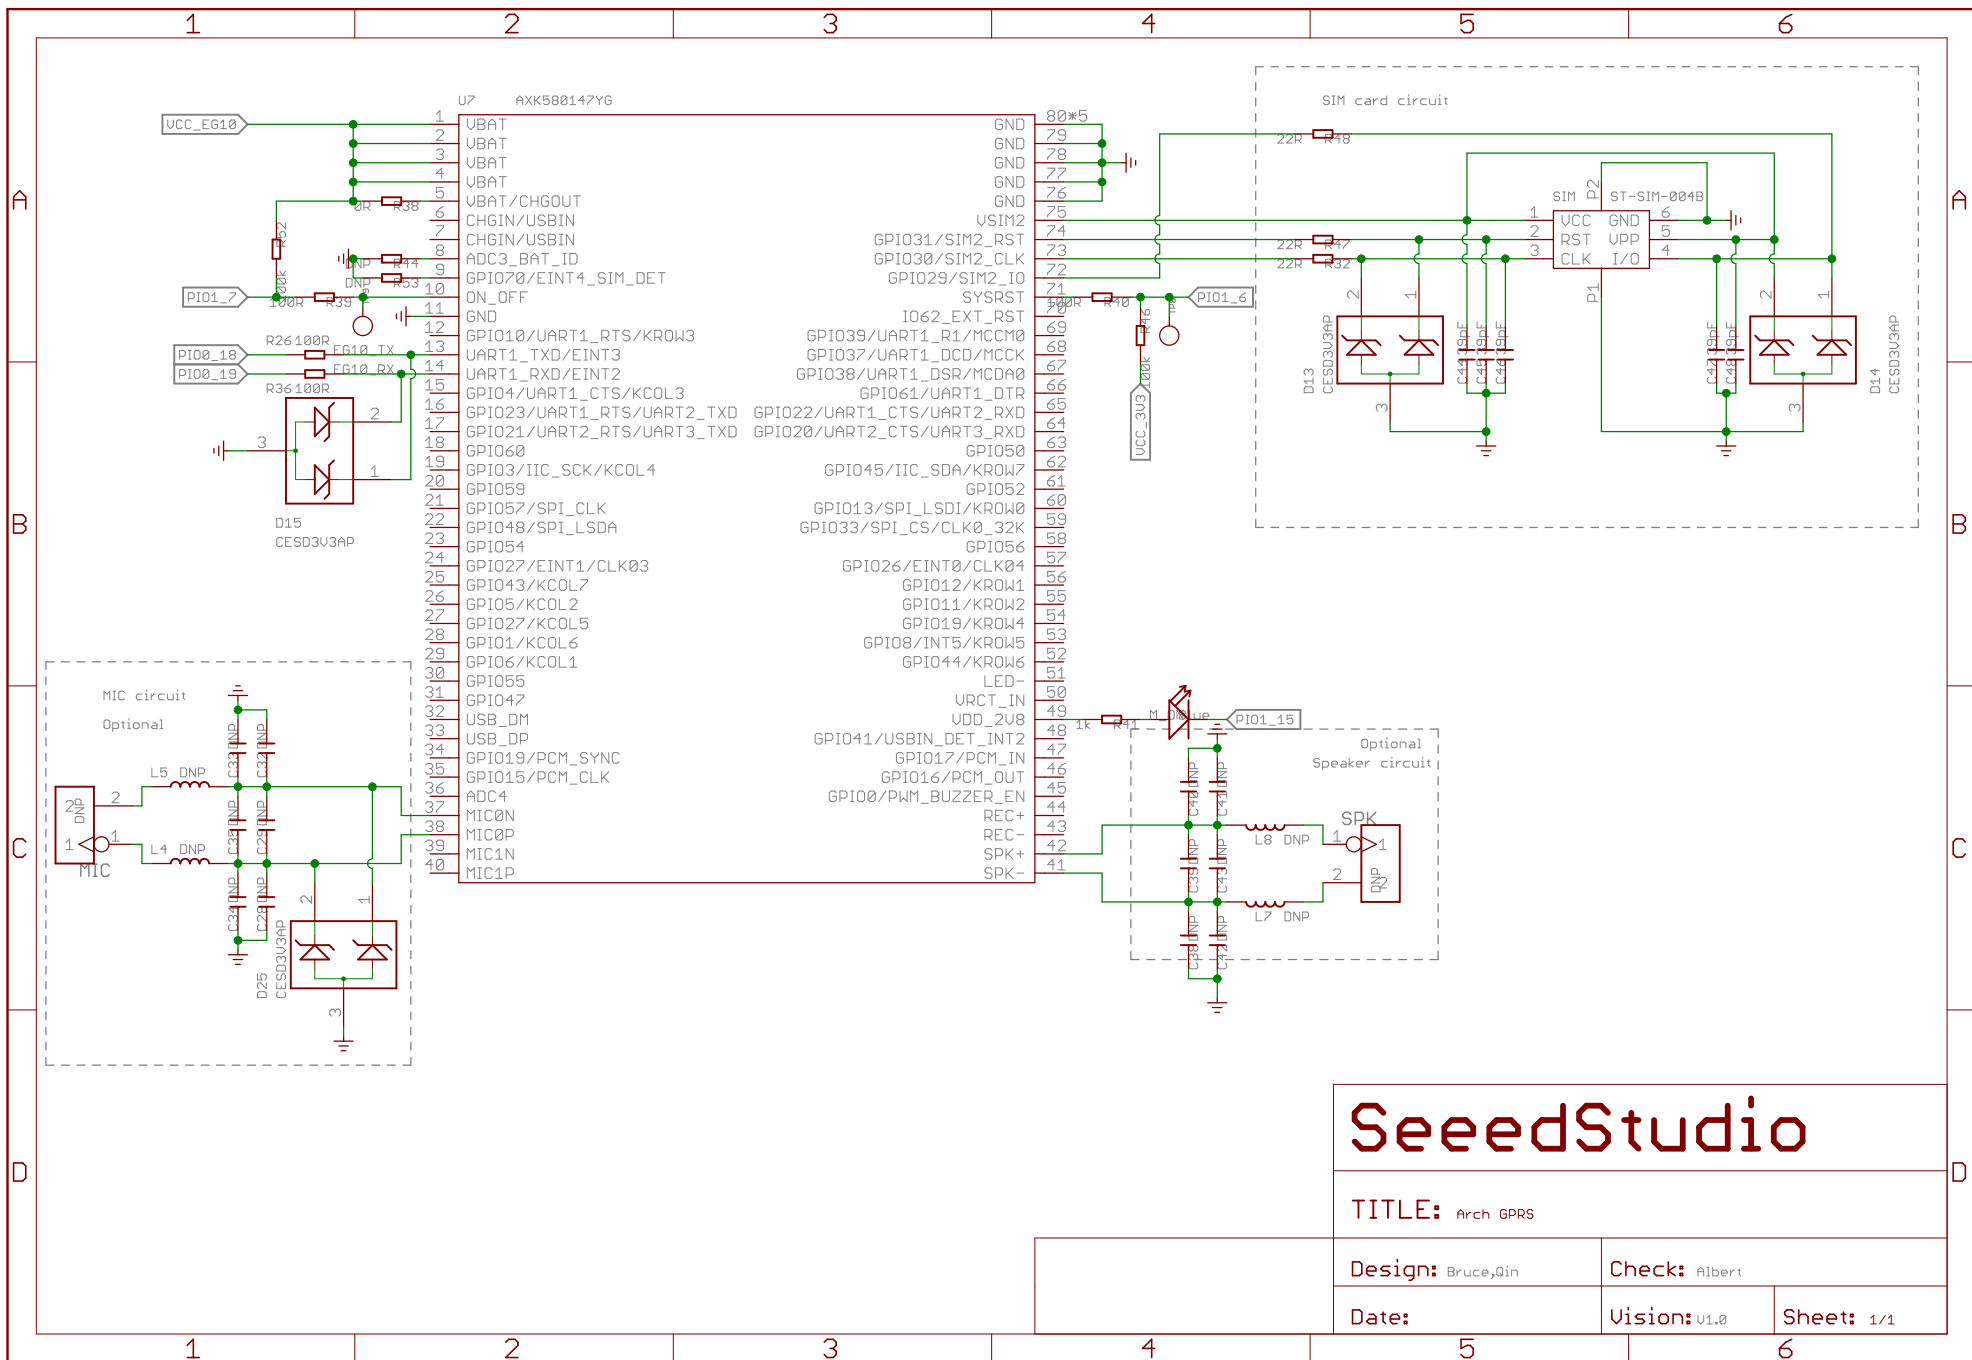

# SeedStudio

TITLE: Arch GPRS	
Design: Bruce,Qin	Check: Albert
Date:	Vision: v1.0
	Sheet: 1/1

# SeeedStudio

TITLE: Arch GPRS

Design: Bruce,Qin	Check: Albert
Date:	Vision: V1.0
	Sheet: 1/1

# SeeedStudio

TITLE: Arch GPRS

Design: Bruce\_Qin

Check: Albert

Date:

Vision: V1.0

Sheet: 1/1